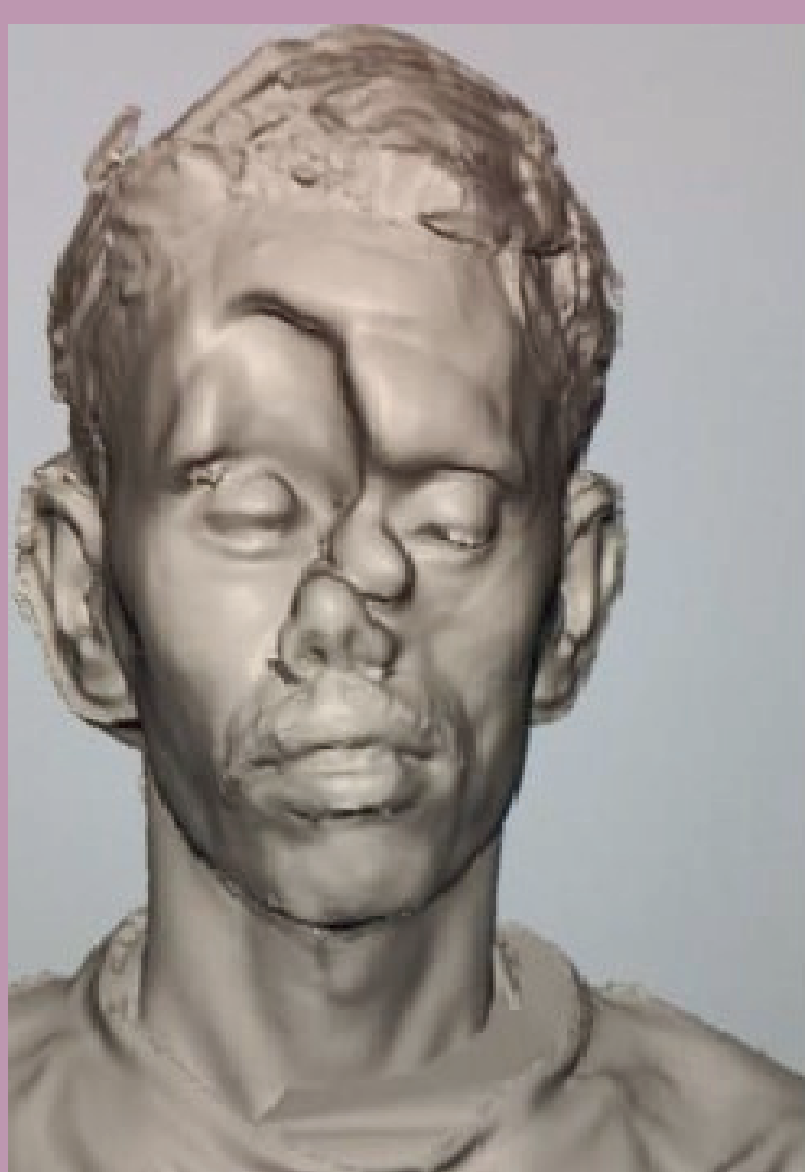

Solid Vision
Technology Partners

Your Digital Partner

STRUCTURE LIGHT TECH (LED LIGHT) SAFE FOR HUMAN EYES

SMILE DESIGN with any intraoral scanner

Solid Vision
Your Digital Partner

203, Shri Krishna Commercial Center, 6, Udyog Nagar,
Off. S. V. Road, Goregaon (W), Mumbai – 400 062

sonal@solidvision.in / lopa@solidvision.in | www.solidvision.in

+91 99206 42004 / 9619190336 | +91-22-40062004 / 42663357