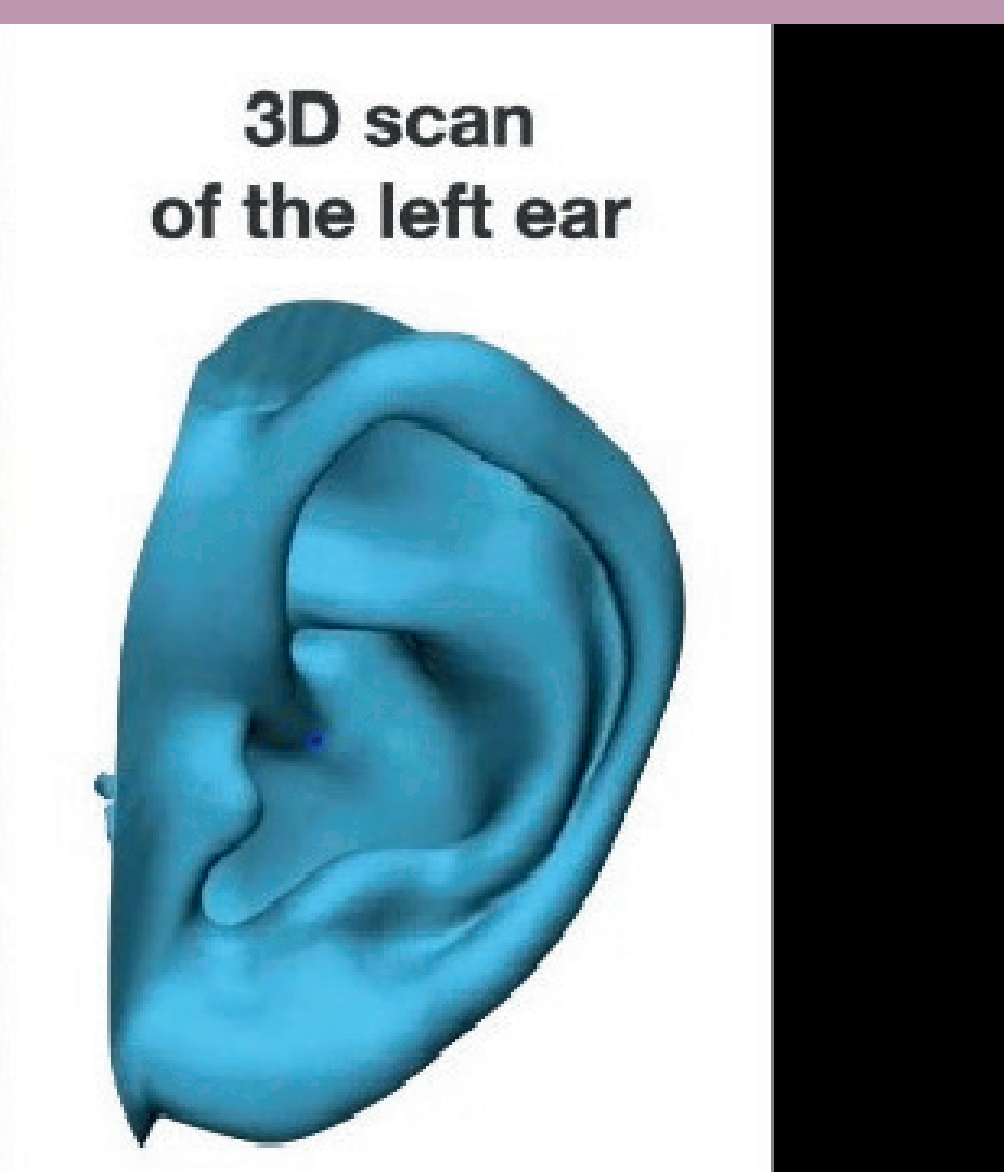

Solid Vision
Technology Partners

Your Digital Partner

STRUCTURE LIGHT TECH (LED LIGHT) SAFE FOR HUMAN EYES

SMILE DESIGN with any intraoral scanner

Solid Vision
Your Digital Partner

203, Shri Krishna Commercial Center, 6, Udyog Nagar,
Off. S. V. Road, Goregaon (W), Mumbai – 400 062

sonal@solidvision.in / lopa@solidvision.in | www.solidvision.in

+91 99206 42004 / 9619190336 | +91-22-40062004 / 42663357