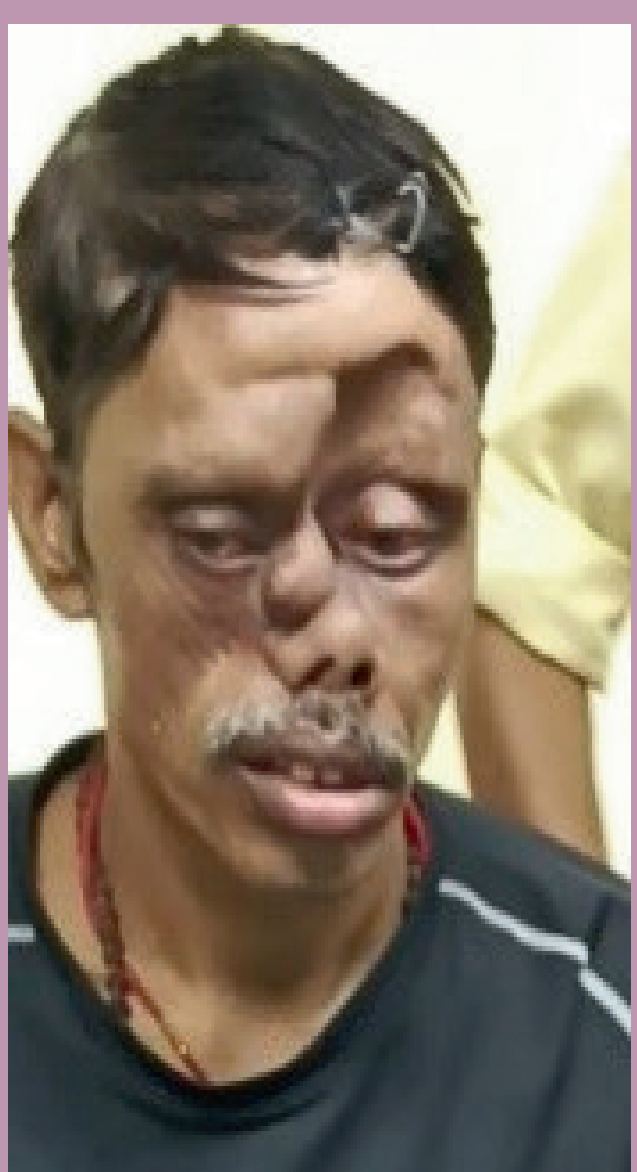

Solid Vision
Technology Partners

Your Digital Partner

STRUCTURE LIGHT TECH (LED LIGHT) SAFE FOR HUMAN EYES

SMILE DESIGN with any intraoral scanner

Solid Vision
Your Digital Partner

203, Shri Krishna Commercial Center, 6, Udyog Nagar,
Off. S. V. Road, Goregaon (W), Mumbai – 400 062

sonal@solidvision.in / lopa@solidvision.in | www.solidvision.in

+91 99206 42004 / 9619190336 | +91-22-40062004 / 42663357