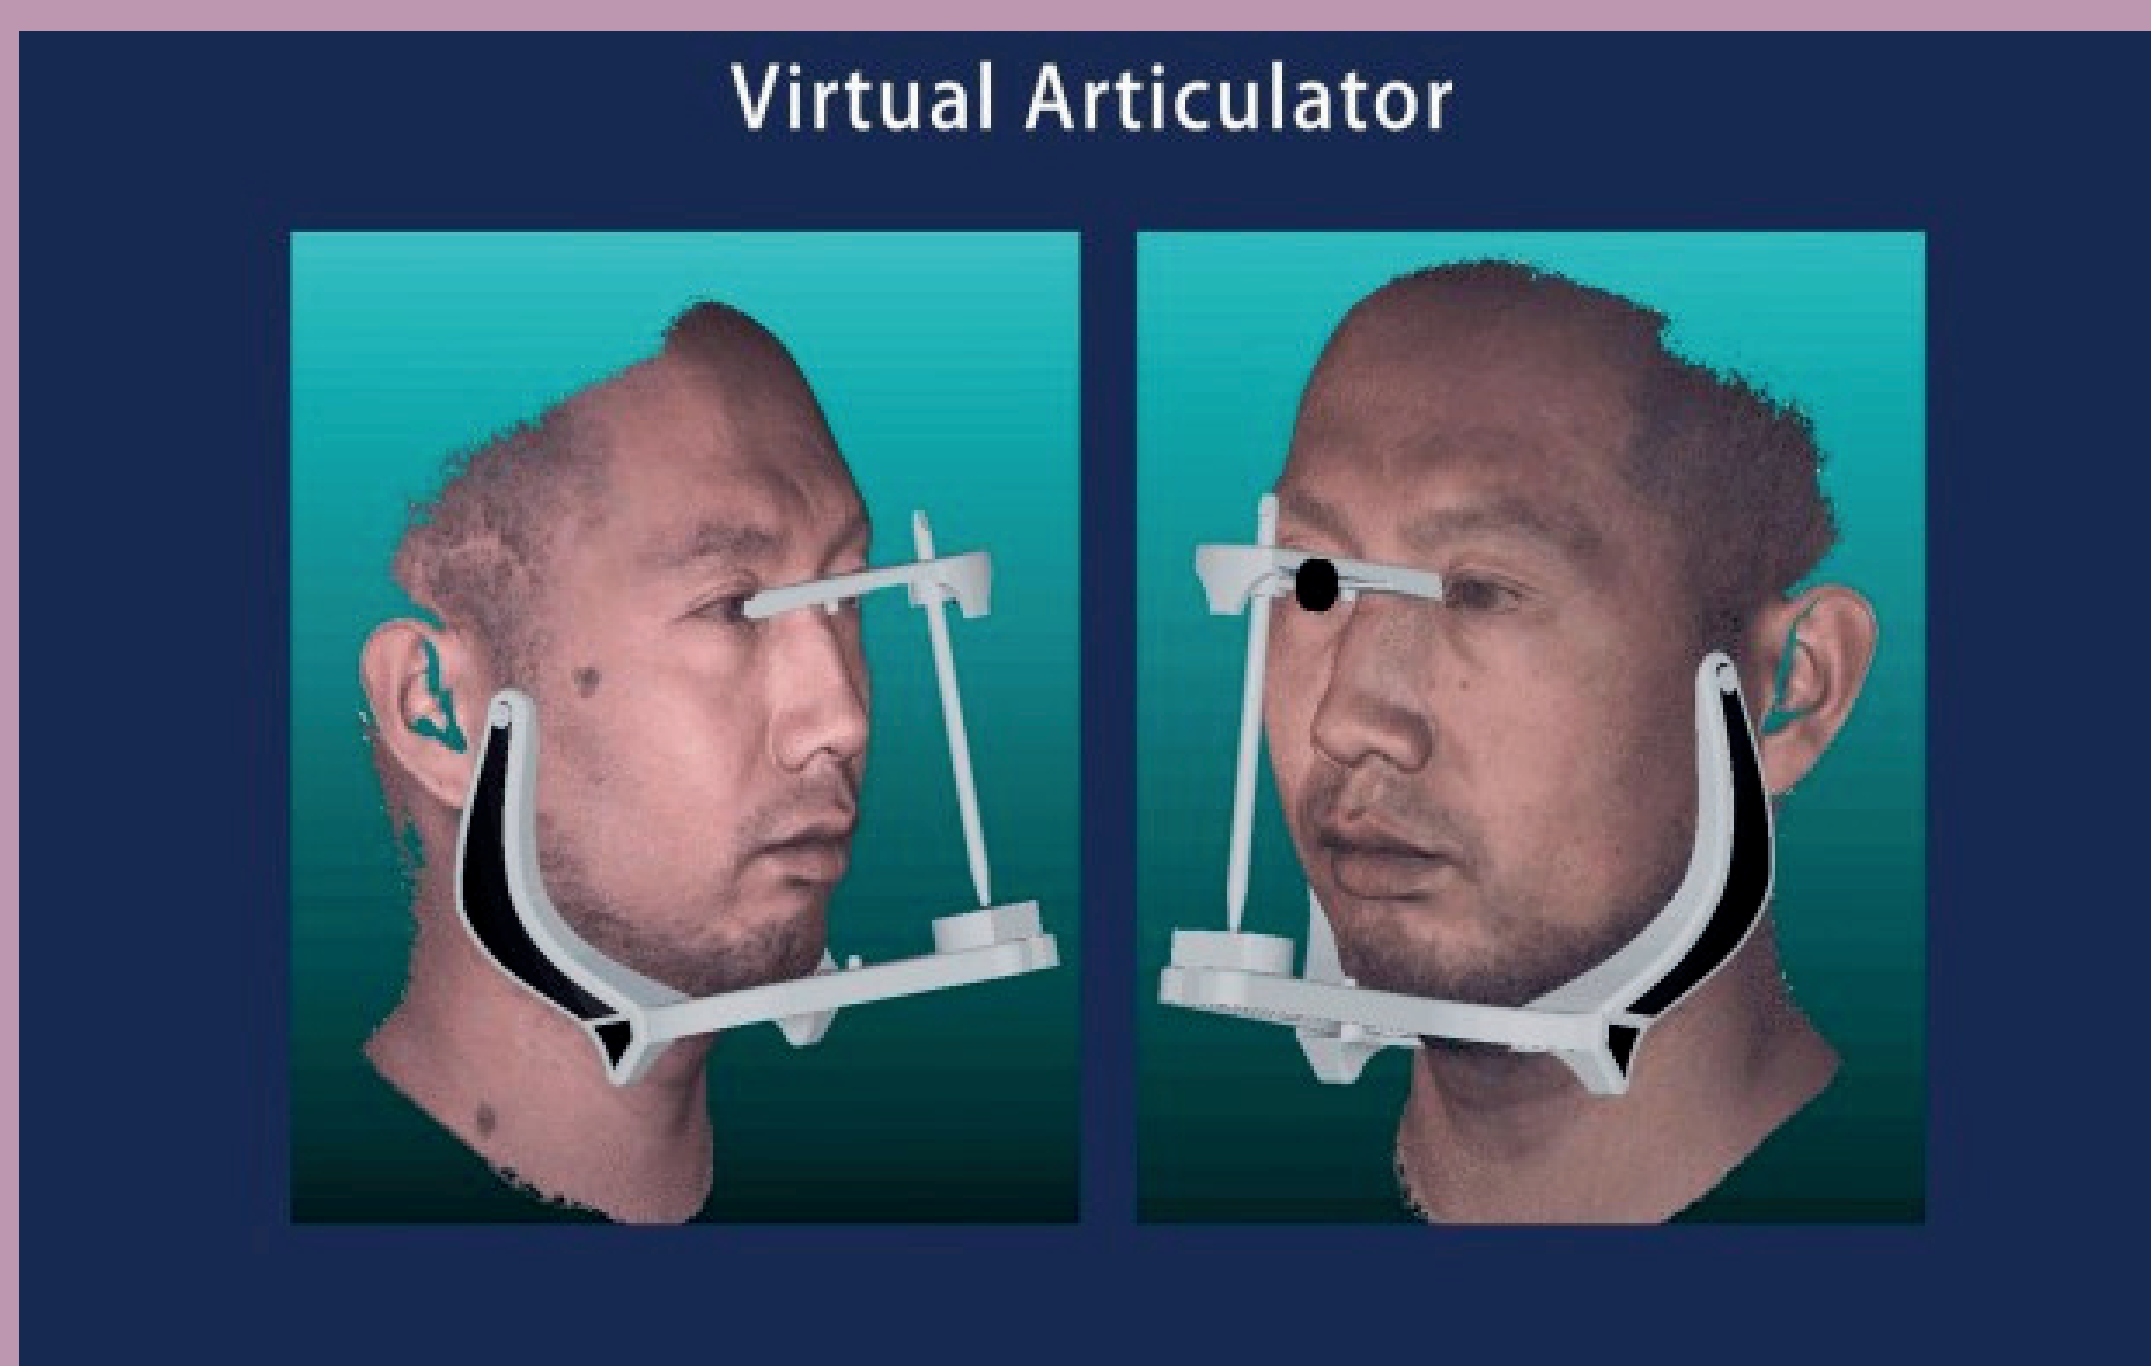

Solid Vision
Technology Partners

Your Digital Partner

STRUCTURE LIGHT TECH (LED LIGHT) SAFE FOR HUMAN EYES

SMILE DESIGN with any intraoral scanner

Solid Vision
Your Digital Partner

203, Shri Krishna Commercial Center, 6, Udyog Nagar,
Off. S. V. Road, Goregaon (W), Mumbai – 400 062

sonal@solidvision.in / lopa@solidvision.in | www.solidvision.in

+91 99206 42004 / 9619190336 | +91-22-40062004 / 42663357